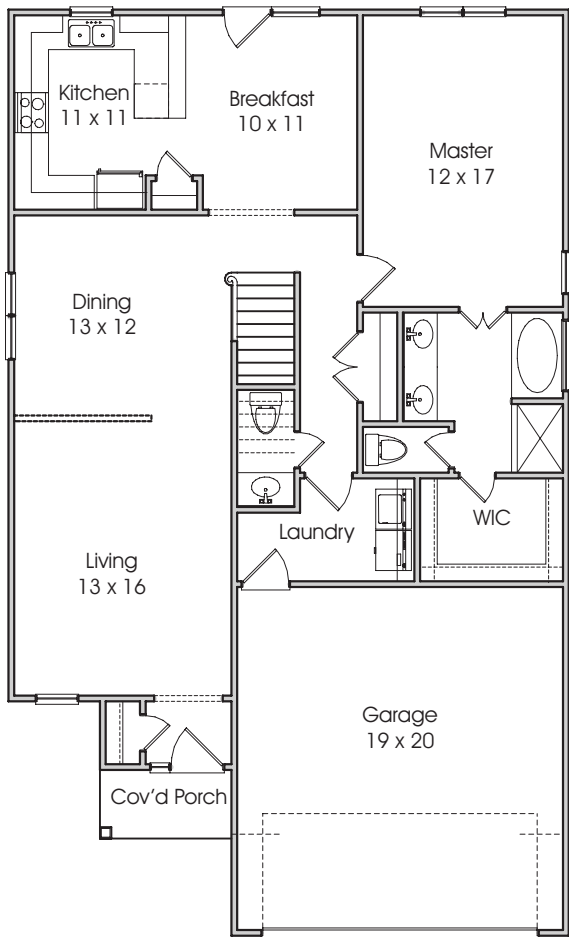

Phoenix Builders

(919) 269-2003

First Floor Plan

Second Floor Plan

Square Footage

1st 1,220
2nd 1,131

Total 2,351

Plan 2351-301 Project #050815

THIS IS A GENERAL SKETCH. REFER TO CONSTRUCTION DOCUMENTS FOR EXACT DIMENSIONS.