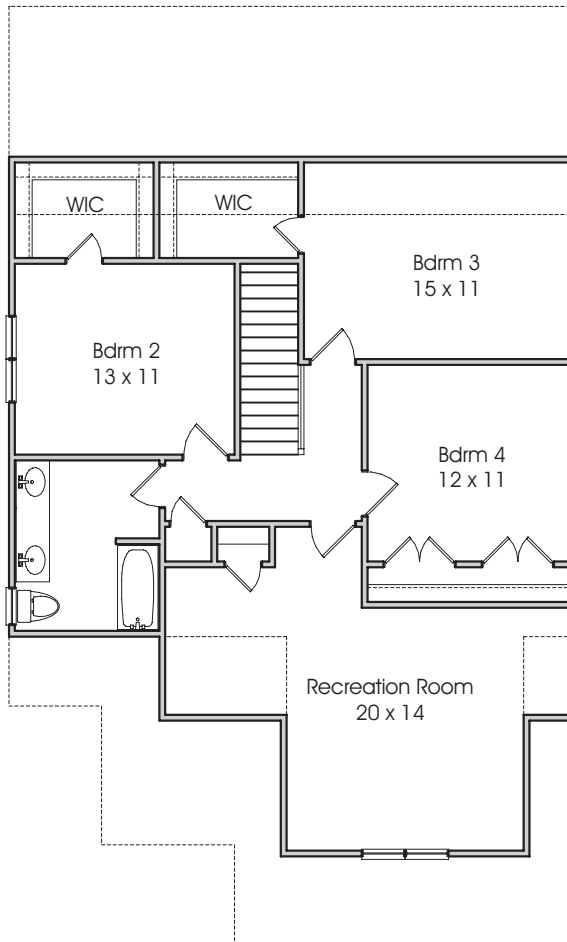

Phoenix Builders

(919) 269-2003

First Floor Plan

Second Floor Plan

Square Footage

1st 1,220
2nd 1,131

Total 2,351

Plan 2351-301 Project #050815

THIS IS A GENERAL SKETCH. REFER TO CONSTRUCTION DOCUMENTS FOR EXACT DIMENSIONS.