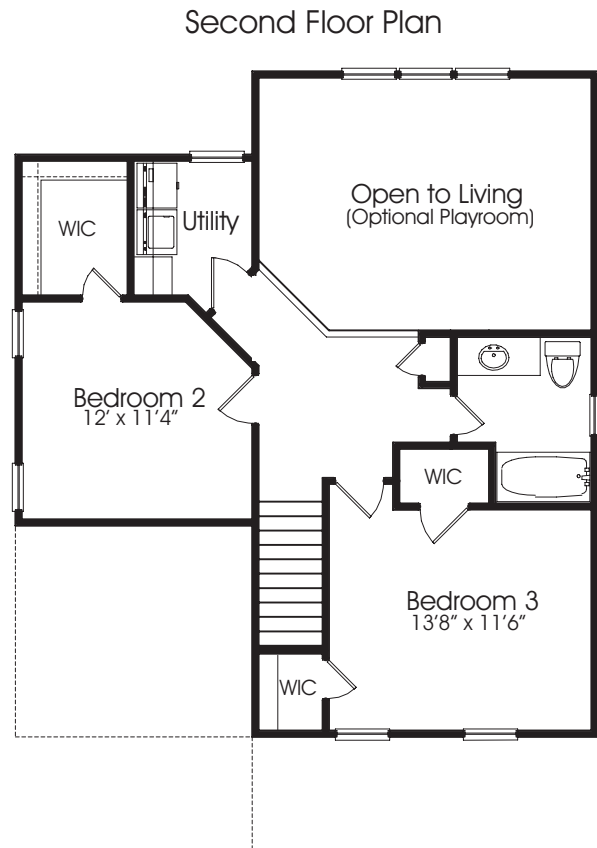

Phoenix Builders

(919) 269-2003

The Kelsey

Square Footage

First Floor	1013
Second Floor	629
Total	1642
Opt. Playroom	233

Width = 30'4"
Depth = 46'2"

Plan 1642-204 Project #040424

THIS IS A GENERAL SKETCH. REFER TO CONSTRUCTION DOCUMENTS FOR EXACT MEASUREMENTS.